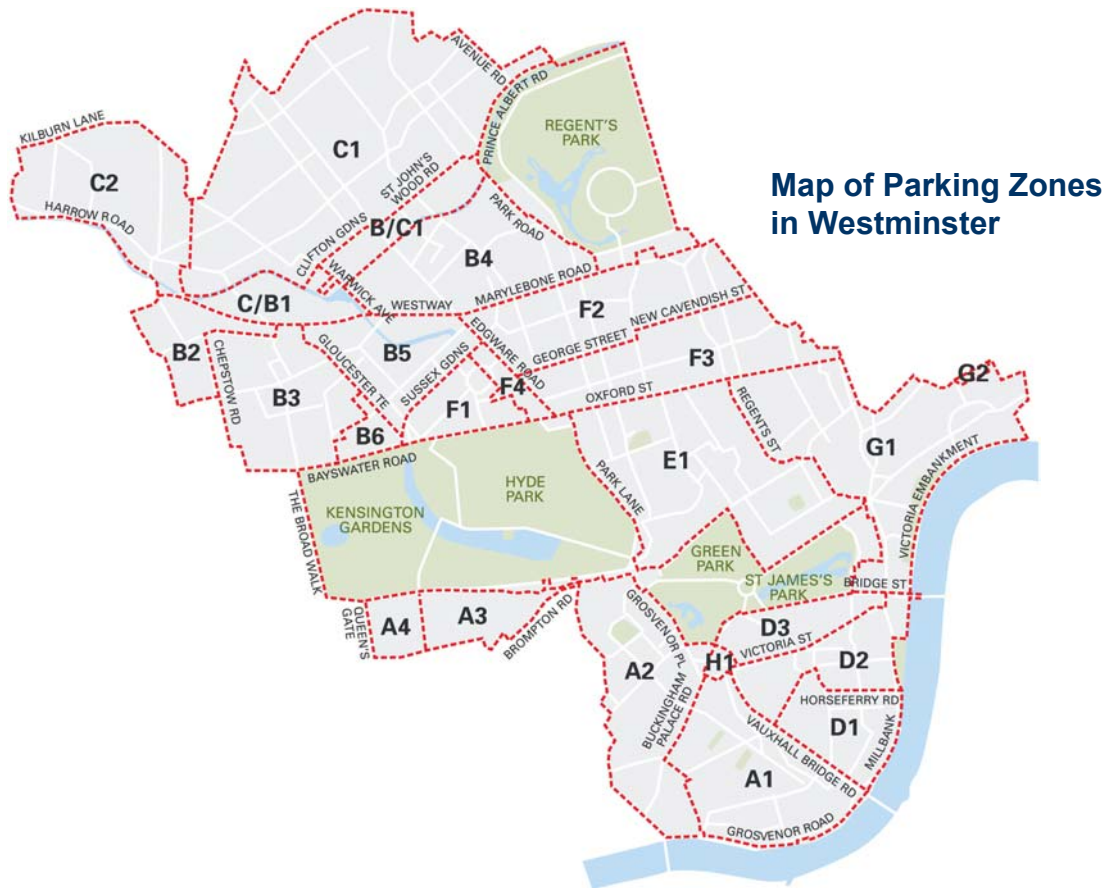

List of Disabled Blue Badge Parking Bays in Westminster

Parking Zone A Belgravia, Pimlico, Knightsbridge

Street Name	Spaces	Side of Road
Bridge Place	2	North-West
Chichester Street	1	South
Lupus Street	1	South
Tachbrook Street	1	South-West
Warwick Way	1	South-East
Wilton Road	1	South-West
Belgrave Square	1	South-East
Chapel Street	1	North-West
Chelsea Bridge Road	1	North-West
Elizabeth Street	3	South-West
Grosvenor Gardens	2	South-West
Grosvenor Gardens	2	North-East
Knightsbridge	1	South
Lancelot Place	1	North-East
Kensington Gore	1	West

Parking Zone B Bayswater, Marylebone, Maida Vale

Street Name	Spaces	Side of Road
Blomfield Road	1	South-East
Chepstow Road	1	East
Hallfield Estate	1	North-East
Hallfield Estate	1	North
Hallfield Estate	1	North-East
Leinster Square	2	West
Queensway	1	South-East
Queensway	1	South-East
Queensway	1	East
Queensway	1	East
Queensway	1	West
Westbourne Park Road	1	North
Westbourne Park Villas	1	South-West
Boscobel Street	1	South-East
Gateforth Street	3	South-West
Penfold Street	1	North-East
Penfold Street	3	South-West
Salisbury Street	1	North-East
Eastbourne Terrace	1	South-West
Eastbourne Terrace	1	South-West
London Street	5	South-West
South Wharf Road	3	North-West
Winsland Street	4	North-West
Alfred Road	2	South-East

Parking Zone D
Victoria, Westminster

Street Name	Spaces	Side of Road
Atterbury Street	3	North-East
Erasmus Street	1	North-West
Herrick Street	2	South-East
Horseferry Road	1	South
Horseferry Road	1	South
Millbank	2	
Vincent Square	2	South-West
Vincent Square	1	North-East
Vincent Street	1	North
Vincent Street	1	North
Ambrosden Avenue	1	South-West
Great Peter Street	1	North
Great Peter Street	2	South
Howick Place	2	North-West
Little Smith Street	1	North
Smith Square	1	South
Smith Square	1	North
Broadway	1	North
Matthew Parker Street	2	North
Old Queen Street	1	North
Palace Street	1	North-East
Queen Anne's Gate	1	North
Spenser Street	1	South-West